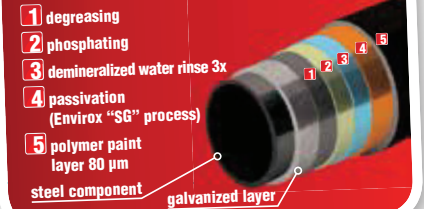

description	dimensions (mm)
galvanized wire with PVC eyelets 45 × 45 mm wire diameter 2.70 mm green	3000 × 18 m
	3500 × 18 m
	4000 × 18 m

ROUND POSTS – IDEAL® galvanized + PVC green post includes post cap (tension wire clamp is not included)	5200 Ø 60 mm
	4900 Ø 60 mm
	4300 Ø 60 mm
	3750 Ø 60 mm
	4000 Ø 48 mm

ROUND POST SUPPORTS – IDEAL® galvanized + PVC green post includes plastic ends and bonding material	4750 Ø 48 mm
	4000 Ø 48 mm
	3500 Ø 48 mm

Accessories for the installation of chain link fences

description	
tensioner with galvanized finish	
tensioner with galvanized + PVC finish – green, brown, white, blue	
tensioner SUPER with galvanized + PVC finish – green	
tension comb IDEAL® for stretching square meshes having heights up to 1500 mm	
tension comb IDEAL® for stretching square meshes having heights above 1500 mm	
pliers IDEAL®	NEW
IDEAL® brace with galvanized finish	NEW
IDEAL® brace with galvanized finish	NEW
IDEAL® brace with galvanized + PVC finish	NEW
IDEAL® brace with galvanized + PVC finish	NEW

description	dimensions (mm)
gate IDEAL® TENNIS for tennis courts galvanized wire with PVC green frame made of round profiles (closed) square mesh filling eyelets 45 × 45 mm wire diameter 2.70 mm the gate includes 2 posts including adjustable joint suspensions included is a lock with FAB insert	1250 × 2200

NEW

FIVE LEVELS OF PROTECTION FOR THE FRAME AND POSTS: